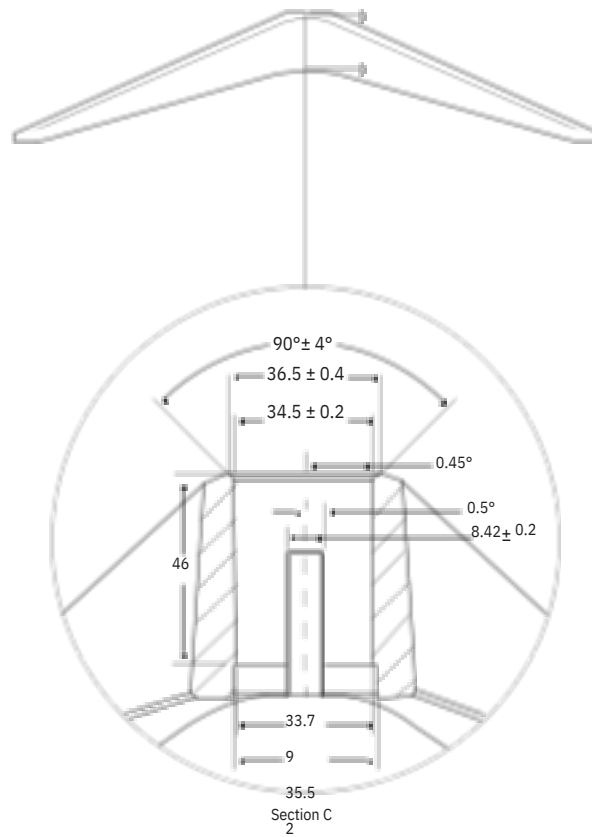

STANDARD KIT

Dish

Base

Router

Starlink Cable
15.2 m
(50 ft)

AC Cable
1.8 m
(6 ft)

DISH

513 mm
(20.2 in)

303 mm
(11.9 in)

34 mm
(1.3 in)

380 mm
(15 in)

544 mm
(21.4 in)

Antenna	Electronic Phased Array
Field of View	100°
Orientation	Motorized Self Orienting
Dish Weight	2.9 kg (6.4 lbs) without Cable 3.6 kg (7.9 lbs) with 15.2 m (50 ft) Cable
Environmental Rating	IP54
Operating Temperature	-30°C to 50°C (-22°F to 122°F)
Wind Speed	Operational: 80 kph+ (50 mph+)
Snow Melt Capability	Up to 40 mm / hour (1.5 in / hour)
Power Consumption	Average: 50-75 W

Wi-Fi Technology	802.11ac Dual Band
Generation	Wi-Fi 5
Radio	Dual Band -3 x 3 MIMO
Operating Temperature	-30°C to 50°C (-22°F to 122°F)
Weight	1 kg (2.2 lbs)
Security	WPA2
Range	Up to 185 m ² (2000 ft ²) *Varies on placement, interference, and building materials
Environmental Rating	IP54 - Configured for Indoor Use
Power Indicator	White LED Base of Router
Mesh Compatibility	Compatible with up to 12 Starlink Nodes
Devices	Connect up to 128 devices

122 mm
(4.8 in)

STANDARD STARLINK CABLE | NOT INCLUDED

End	Pin	Ethernet Pin	Wire Color	Pin	End
Dish	A1, A2	B+	Orange White	A1, A2	Wi-Fi
	A3, A4	B-	Orange	A3, A4	
	A5, A6	A+	Green White	A5, A6	
	A7, A8	A-	Green	A7, A8	
	B1, B2	--	N / C	B1, B2	
	B3, B4	--	N / C	B3, B4	
	B5	D+	Brown White	B5	
	B6	D-	Brown	B6	
	B7	C-	Blue White	B7	
	B8	C+	Blue	B8	
	B9, B10	--	N / C	B9, B10	
	B11, B12	--	N / C	B11, B12	
	Shield Can		Drain Wire	Shell	