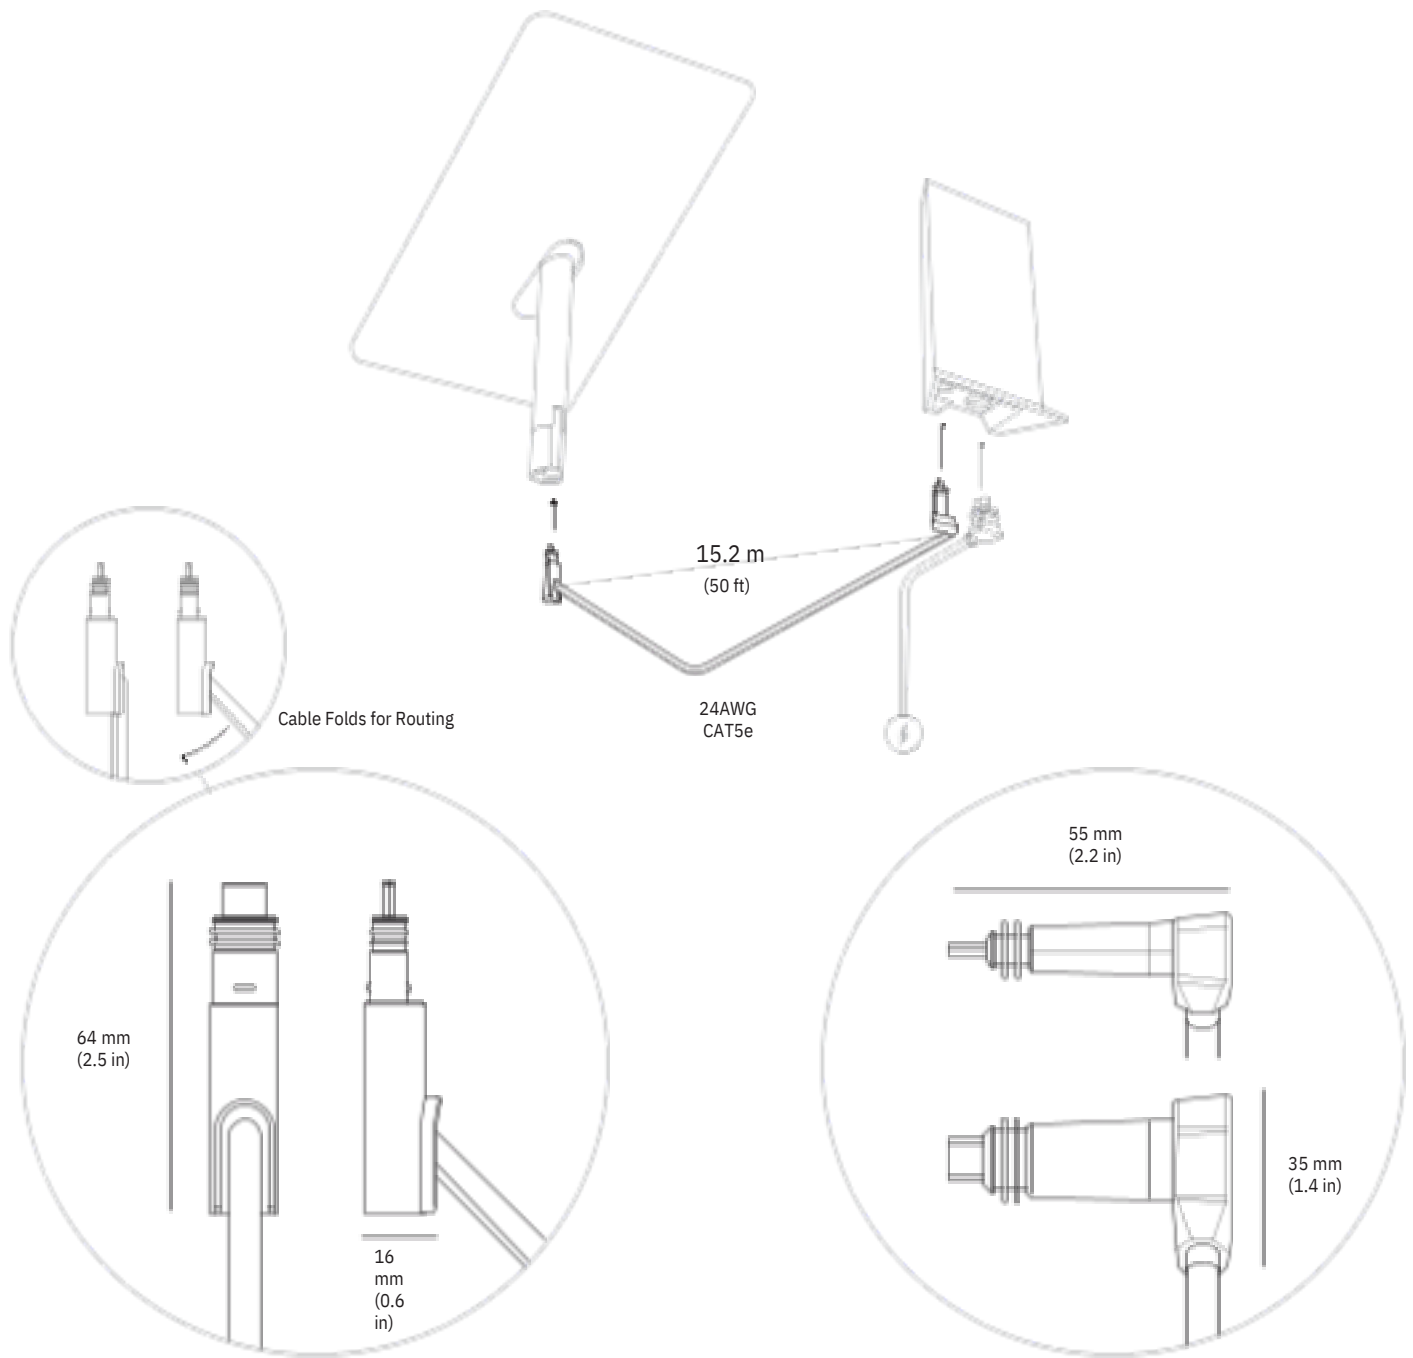

STANDARD KIT

Dish

Base

Router

Starlink Cable
15.2 m
(50 ft)

AC Cable
1.8 m
(6 ft)

DISH

513 mm
(20.2 in)

303 mm
(11.9 in)

34 mm
(1.3 in)

380 mm
(15 in)

544 mm
(21.4 in)

Antenna	Electronic Phased Array
Field of View	100°
Orientation	Motorized Self Orienting
Dish Weight	2.9 kg (6.4 lbs) without Cable 3.6 kg (7.9 lbs) with 15.2 m (50 ft) Cable
Environmental Rating	IP54
Operating Temperature	-30°C to 50°C (-22°F to 122°F)
Wind Speed	Operational: 80 kph+ (50 mph+)
Snow Melt Capability	Up to 40 mm / hour (1.5 in / hour)
Power Consumption	Average: 50-75 W

Wi-Fi Technology	802.11ac Dual Band
Generation	Wi-Fi 5
Radio	Dual Band -3 x 3 MIMO
Operating Temperature	-30°C to 50°C (-22°F to 122°F)
Weight	1 kg (2.2 lbs)
Security	WPA2
Range	Up to 185 m ² (2000 ft ²) *Varies on placement, interference, and building materials
Environmental Rating	IP54 - Configured for Indoor Use
Power Indicator	White LED Base of Router
Mesh Compatibility	Compatible with up to 12 Starlink Nodes
Devices	Connect up to 128 devices

122 mm
(4.8 in)

STANDARD STARLINK CABLE | NOT INCLUDED

End	Pin	Ethernet Pin	Wire Color	Pin	End
Dish	A1, A2	B+	Orange White	A1, A2	Wi-Fi
	A3, A4	B-	Orange	A3, A4	
	A5, A6	A+	Green White	A5, A6	
	A7, A8	A-	Green	A7, A8	
	B1, B2	--	N / C	B1, B2	
	B3, B4	--	N / C	B3, B4	
	B5	D+	Brown White	B5	
	B6	D-	Brown	B6	
	B7	C-	Blue White	B7	
	B8	C+	Blue	B8	
	B9, B10	--	N / C	B9, B10	
	B11, B12	--	N / C	B11, B12	
	Shield Can		Drain Wire	Shell	