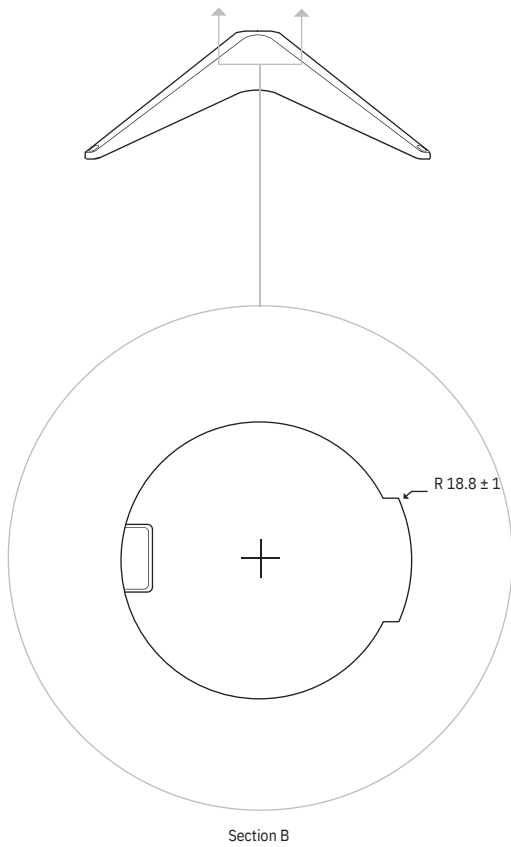

STANDARD KIT

Dish

Base

Router

Starlink Cable
15.2 m
(50 ft)

AC Cable
1.8 m
(6 ft)

DISH

513 mm
(20.2 in)

303 mm
(11.9 in)

34 mm
(1.3 in)

380 mm
(15 in)

544 mm
(21.4 in)

Antenna	Electronic Phased Array
Field of View	100°
Orientation	Motorized Self Orienting
Dish Weight	2.9 kg (6.4 lbs) without Cable 3.6 kg (7.9 lbs) with 15.2 m (50 ft) Cable
Environmental Rating	IP54
Operating Temperature	-30°C to 50°C (-22°F to 122°F)
Wind Speed	Operational: 80 kph+ (50 mph+)
Snow Melt Capability	Up to 40 mm / hour (1.5 in / hour)
Power Consumption	Average: 50-75 W

Wi-Fi Technology	802.11ac Dual Band
Generation	Wi-Fi 5
Radio	Dual Band -3 x 3 MIMO
Operating Temperature	-30°C to 50°C (-22°F to 122°F)
Weight	1 kg (2.2 lbs)
Security	WPA2
Range	Up to 185 m ² (2000 ft ²) *Varies on placement, interference, and building materials
Environmental Rating	IP54 - Configured for Indoor Use
Power Indicator	White LED Base of Router
Mesh Compatibility	Compatible with up to 12 Starlink Nodes
Devices	Connect up to 128 devices

122 mm
(4.8 in)

STANDARD STARLINK CABLE | NOT INCLUDED

End	Pin	Ethernet Pin	Wire Color	Pin	End
Dish	A1, A2	B+	Orange White	A1, A2	Wi-Fi
	A3, A4	B-	Orange	A3, A4	
	A5, A6	A+	Green White	A5, A6	
	A7, A8	A-	Green	A7, A8	
	B1, B2	--	N / C	B1, B2	
	B3, B4	--	N / C	B3, B4	
	B5	D+	Brown White	B5	
	B6	D-	Brown	B6	
	B7	C-	Blue White	B7	
	B8	C+	Blue	B8	
	B9, B10	--	N / C	B9, B10	
	B11, B12	--	N / C	B11, B12	
	Shield Can		Drain Wire	Shell	