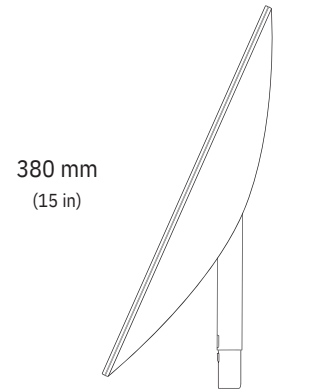

STANDARD KIT

Dish

Base

Router

Starlink Cable
15.2 m
(50 ft)

AC Cable
1.8 m
(6 ft)

DISH

513 mm
(20.2 in)

303 mm
(11.9 in)

34 mm
(1.3 in)

380 mm
(15 in)

544 mm
(21.4 in)

Antenna	Electronic Phased Array
Field of View	100°
Orientation	Motorized Self Orienting
Dish Weight	2.9 kg (6.4 lbs) without Cable 3.6 kg (7.9 lbs) with 15.2 m (50 ft) Cable
Environmental Rating	IP54
Operating Temperature	-30°C to 50°C (-22°F to 122°F)
Wind Speed	Operational: 80 kph+ (50 mph+)
Snow Melt Capability	Up to 40 mm / hour (1.5 in / hour)
Power Consumption	Average: 50-75 W