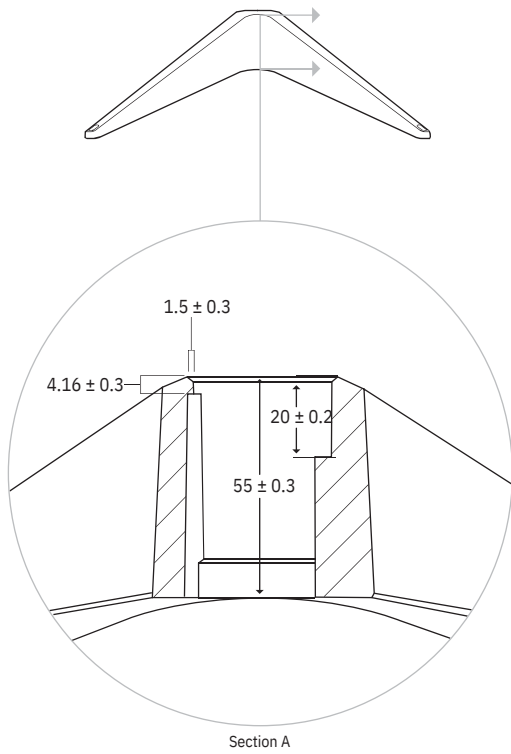

STANDARD KIT

Dish

Base

Router

Starlink Cable
15.2 m
(50 ft)

AC Cable
1.8 m
(6 ft)

DISH

513 mm
(20.2 in)

303 mm
(11.9 in)

34 mm
(1.3 in)

380 mm
(15 in)

544 mm
(21.4 in)

Antenna	Electronic Phased Array
Field of View	100°
Orientation	Motorized Self Orienting
Dish Weight	2.9 kg (6.4 lbs) without Cable 3.6 kg (7.9 lbs) with 15.2 m (50 ft) Cable
Environmental Rating	IP54
Operating Temperature	-30°C to 50°C (-22°F to 122°F)
Wind Speed	Operational: 80 kph+ (50 mph+)
Snow Melt Capability	Up to 40 mm / hour (1.5 in / hour)
Power Consumption	Average: 50-75 W

Wi-Fi Technology	802.11ac Dual Band
Generation	Wi-Fi 5
Radio	Dual Band -3 x 3 MIMO
Operating Temperature	-30°C to 50°C (-22°F to 122°F)
Weight	1 kg (2.2 lbs)
Security	WPA2
Range	Up to 185 m ² (2000 ft ²) *Varies on placement, interference, and building materials
Environmental Rating	IP54 - Configured for Indoor Use
Power Indicator	White LED Base of Router
Mesh Compatibility	Compatible with up to 12 Starlink Nodes
Devices	Connect up to 128 devices

122 mm
(4.8 in)

STANDARD STARLINK CABLE | NOT INCLUDED

End	Pin	Ethernet Pin	Wire Color	Pin	End
Dish	A1, A2	B+	Orange White	A1, A2	Wi-Fi
	A3, A4	B-	Orange	A3, A4	
	A5, A6	A+	Green White	A5, A6	
	A7, A8	A-	Green	A7, A8	
	B1, B2	--	N / C	B1, B2	
	B3, B4	--	N / C	B3, B4	
	B5	D+	Brown White	B5	
	B6	D-	Brown	B6	
	B7	C-	Blue White	B7	
	B8	C+	Blue	B8	
	B9, B10	--	N / C	B9, B10	
	B11, B12	--	N / C	B11, B12	
	Shield Can		Drain Wire	Shell	