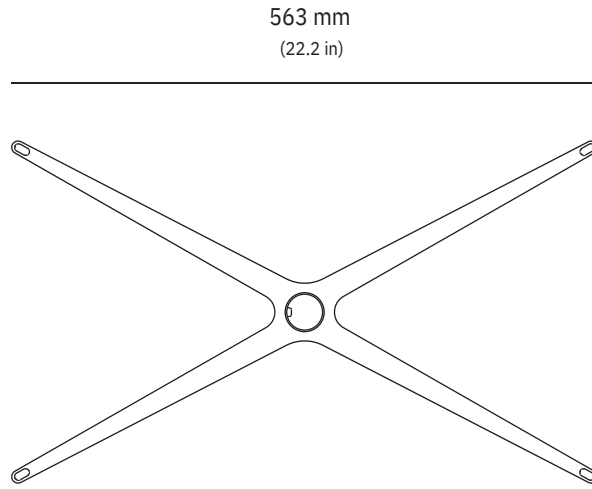

STANDARD KIT

Dish

Base

Router

Starlink Cable
15.2 m
(50 ft)

AC Cable
1.8 m
(6 ft)

DISH

513 mm
(20.2 in)

303 mm
(11.9 in)

34 mm
(1.3 in)

380 mm
(15 in)

544 mm
(21.4 in)

Antenna	Electronic Phased Array
Field of View	100°
Orientation	Motorized Self Orienting
Dish Weight	2.9 kg (6.4 lbs) without Cable 3.6 kg (7.9 lbs) with 15.2 m (50 ft) Cable
Environmental Rating	IP54
Operating Temperature	-30°C to 50°C (-22°F to 122°F)
Wind Speed	Operational: 80 kph+ (50 mph+)
Snow Melt Capability	Up to 40 mm / hour (1.5 in / hour)
Power Consumption	Average: 50-75 W

Wi-Fi Technology	802.11ac Dual Band
Generation	Wi-Fi 5
Radio	Dual Band -3 x 3 MIMO
Operating Temperature	-30°C to 50°C (-22°F to 122°F)
Weight	1 kg (2.2 lbs)
Security	WPA2
Range	Up to 185 m ² (2000 ft ²) *Varies on placement, interference, and building materials
Environmental Rating	IP54 - Configured for Indoor Use
Power Indicator	White LED Base of Router
Mesh Compatibility	Compatible with up to 12 Starlink Nodes
Devices	Connect up to 128 devices

122 mm
(4.8 in)

STANDARD STARLINK CABLE | NOT INCLUDED

End	Pin	Ethernet Pin	Wire Color	Pin	End
Dish	A1, A2	B+	Orange White	A1, A2	Wi-Fi
	A3, A4	B-	Orange	A3, A4	
	A5, A6	A+	Green White	A5, A6	
	A7, A8	A-	Green	A7, A8	
	B1, B2	--	N / C	B1, B2	
	B3, B4	--	N / C	B3, B4	
	B5	D+	Brown White	B5	
	B6	D-	Brown	B6	
	B7	C-	Blue White	B7	
	B8	C+	Blue	B8	
	B9, B10	--	N / C	B9, B10	
	B11, B12	--	N / C	B11, B12	
	Shield Can		Drain Wire	Shell	