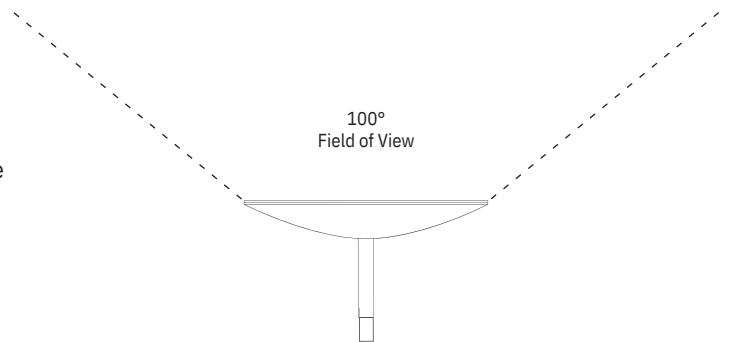

303 mm
(11.9 in)

34 mm
(1.3 in)

380 mm
(15 in)

544 mm
(21.4 in)

Antenna	Electronic Phased Array
Field of View	100°
Orientation	Motorized Self Orienting
Dish Weight	2.9 kg (6.4 lbs) without Cable 3.6 kg (7.9 lbs) with 15.2 m (50 ft) Cable
Environmental Rating	IP54
Operating Temperature	-30°C to 50°C (-22°F to 122°F)
Wind Speed	Operational: 80 kph+ (50 mph+)
Snow Melt Capability	Up to 40 mm / hour (1.5 in / hour)
Power Consumption	Average: 50-75 W

Wi-Fi Technology	802.11ac Dual Band
Generation	Wi-Fi 5
Radio	Dual Band -3 x 3 MIMO
Operating Temperature	-30°C to 50°C (-22°F to 122°F)
Weight	1 kg (2.2 lbs)
Security	WPA2
Range	Up to 185 m ² (2000 ft ²) *Varies on placement, interference, and building materials
Environmental Rating	IP54 - Configured for Indoor Use
Power Indicator	White LED Base of Router
Mesh Compatibility	Compatible with up to 12 Starlink Nodes
Devices	Connect up to 128 devices