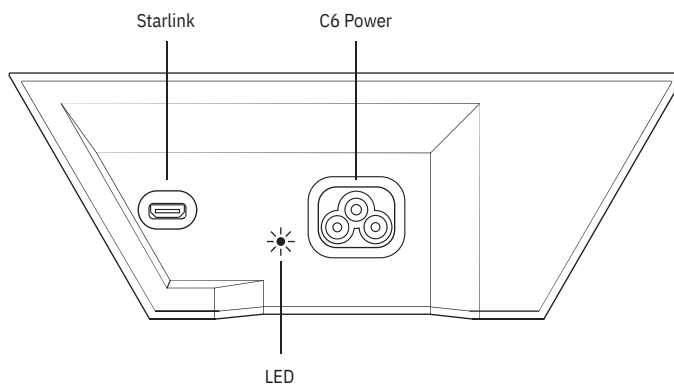

STANDARD KIT

Dish

Base

Router

Starlink Cable
15.2 m
(50 ft)

AC Cable
1.8 m
(6 ft)

DISH

513 mm
(20.2 in)

303 mm
(11.9 in)

34 mm
(1.3 in)

380 mm
(15 in)

544 mm
(21.4 in)

Antenna	Electronic Phased Array
Field of View	100°
Orientation	Motorized Self Orienting
Dish Weight	2.9 kg (6.4 lbs) without Cable 3.6 kg (7.9 lbs) with 15.2 m (50 ft) Cable
Environmental Rating	IP54
Operating Temperature	-30°C to 50°C (-22°F to 122°F)
Wind Speed	Operational: 80 kph+ (50 mph+)
Snow Melt Capability	Up to 40 mm / hour (1.5 in / hour)
Power Consumption	Average: 50-75 W

Wi-Fi Technology	802.11ac Dual Band
Generation	Wi-Fi 5
Radio	Dual Band -3 x 3 MIMO
Operating Temperature	-30°C to 50°C (-22°F to 122°F)
Weight	1 kg (2.2 lbs)
Security	WPA2
Range	Up to 185 m ² (2000 ft ²) *Varies on placement, interference, and building materials
Environmental Rating	IP54 - Configured for Indoor Use
Power Indicator	White LED Base of Router
Mesh Compatibility	Compatible with up to 12 Starlink Nodes
Devices	Connect up to 128 devices

122 mm
(4.8 in)

STANDARD STARLINK CABLE | NOT INCLUDED

End	Pin	Ethernet Pin	Wire Color	Pin	End
Dish	A1, A2	B+	Orange White	A1, A2	Wi-Fi
	A3, A4	B-	Orange	A3, A4	
	A5, A6	A+	Green White	A5, A6	
	A7, A8	A-	Green	A7, A8	
	B1, B2	--	N / C	B1, B2	
	B3, B4	--	N / C	B3, B4	
	B5	D+	Brown White	B5	
	B6	D-	Brown	B6	
	B7	C-	Blue White	B7	
	B8	C+	Blue	B8	
	B9, B10	--	N / C	B9, B10	
	B11, B12	--	N / C	B11, B12	
	Shield Can		Drain Wire	Shell	