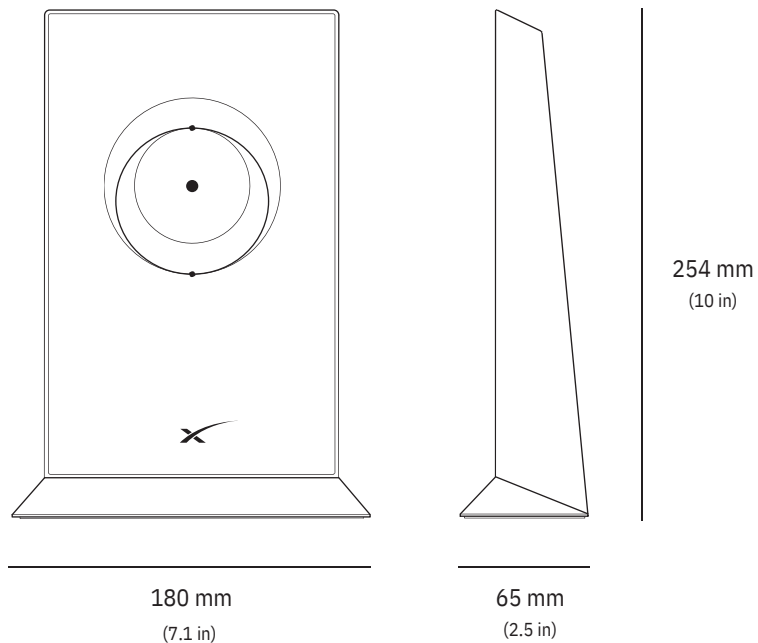

STANDARD KIT

Dish

Base

Router

Starlink Cable
15.2 m
(50 ft)

AC Cable
1.8 m
(6 ft)

DISH

513 mm
(20.2 in)

303 mm
(11.9 in)

34 mm
(1.3 in)

380 mm
(15 in)

544 mm
(21.4 in)

Antenna	Electronic Phased Array
Field of View	100°
Orientation	Motorized Self Orienting
Dish Weight	2.9 kg (6.4 lbs) without Cable 3.6 kg (7.9 lbs) with 15.2 m (50 ft) Cable
Environmental Rating	IP54
Operating Temperature	-30°C to 50°C (-22°F to 122°F)
Wind Speed	Operational: 80 kph+ (50 mph+)
Snow Melt Capability	Up to 40 mm / hour (1.5 in / hour)
Power Consumption	Average: 50-75 W

Wi-Fi Technology	802.11ac Dual Band
Generation	Wi-Fi 5
Radio	Dual Band -3 x 3 MIMO
Operating Temperature	-30°C to 50°C (-22°F to 122°F)
Weight	1 kg (2.2 lbs)
Security	WPA2
Range	Up to 185 m ² (2000 ft ²) *Varies on placement, interference, and building materials
Environmental Rating	IP54 - Configured for Indoor Use
Power Indicator	White LED Base of Router
Mesh Compatibility	Compatible with up to 12 Starlink Nodes
Devices	Connect up to 128 devices

122 mm
(4.8 in)

STANDARD STARLINK CABLE | NOT INCLUDED

End	Pin	Ethernet Pin	Wire Color	Pin	End
Dish	A1, A2	B+	Orange White	A1, A2	Wi-Fi
	A3, A4	B-	Orange	A3, A4	
	A5, A6	A+	Green White	A5, A6	
	A7, A8	A-	Green	A7, A8	
	B1, B2	--	N / C	B1, B2	
	B3, B4	--	N / C	B3, B4	
	B5	D+	Brown White	B5	
	B6	D-	Brown	B6	
	B7	C-	Blue White	B7	
	B8	C+	Blue	B8	
	B9, B10	--	N / C	B9, B10	
	B11, B12	--	N / C	B11, B12	
	Shield Can		Drain Wire	Shell	