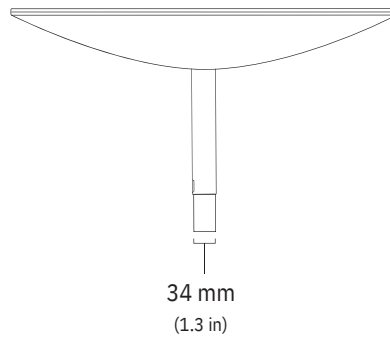

STANDARD KIT

Dish

Base

Router

Starlink Cable
15.2 m
(50 ft)

AC Cable
1.8 m
(6 ft)

DISH

513 mm
(20.2 in)

303 mm
(11.9 in)

34 mm
(1.3 in)

380 mm
(15 in)

544 mm
(21.4 in)

Antenna	Electronic Phased Array
Field of View	100°
Orientation	Motorized Self Orienting
Dish Weight	2.9 kg (6.4 lbs) without Cable 3.6 kg (7.9 lbs) with 15.2 m (50 ft) Cable
Environmental Rating	IP54
Operating Temperature	-30°C to 50°C (-22°F to 122°F)
Wind Speed	Operational: 80 kph+ (50 mph+)
Snow Melt Capability	Up to 40 mm / hour (1.5 in / hour)
Power Consumption	Average: 50-75 W

Wi-Fi Technology	802.11ac Dual Band
Generation	Wi-Fi 5
Radio	Dual Band -3 x 3 MIMO
Operating Temperature	-30°C to 50°C (-22°F to 122°F)
Weight	1 kg (2.2 lbs)
Security	WPA2
Range	Up to 185 m ² (2000 ft ²) *Varies on placement, interference, and building materials
Environmental Rating	IP54 - Configured for Indoor Use
Power Indicator	White LED Base of Router
Mesh Compatibility	Compatible with up to 12 Starlink Nodes
Devices	Connect up to 128 devices

122 mm
(4.8 in)

STANDARD STARLINK CABLE | NOT INCLUDED

End	Pin	Ethernet Pin	Wire Color	Pin	End
Dish	A1, A2	B+	Orange White	A1, A2	Wi-Fi
	A3, A4	B-	Orange	A3, A4	
	A5, A6	A+	Green White	A5, A6	
	A7, A8	A-	Green	A7, A8	
	B1, B2	--	N / C	B1, B2	
	B3, B4	--	N / C	B3, B4	
	B5	D+	Brown White	B5	
	B6	D-	Brown	B6	
	B7	C-	Blue White	B7	
	B8	C+	Blue	B8	
	B9, B10	--	N / C	B9, B10	
	B11, B12	--	N / C	B11, B12	
	Shield Can		Drain Wire	Shell	