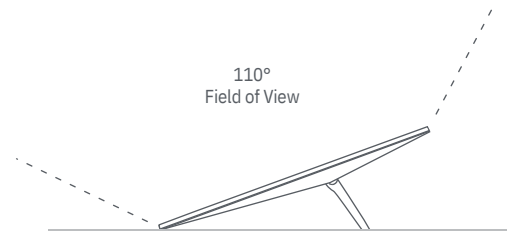

Power Supply

1.5 m  
(4.92 ft)

**Package Weight:** 6.73 kg (14.83 lbs)

**Package Dimensions:** 652.4 x 451.7 x 97.9 mm (25.69 x 17.78 x 3.84 in)

<b>Antenna</b>	Electronic Phased Array
<b>Field of View</b>	110°
<b>Orientation</b>	Software Assisted Manual Orienting
<b>Weight</b>	2.9 kg (6.4 lb) 3.2 kg (7 lb) with Kickstand 3.8 kg (8.3 lb) with Kickstand & 15 m Cable
<b>Environmental Rating</b>	IP67 Type 4
<b>Operating Temperature</b>	-30°C to 50°C (-22°F to 122°F)
<b>Wind Speed</b>	Operational: 96 kph+ (60 mph+)
<b>Snow Melt Capability</b>	Up to 40 mm / hour (1.5 in / hour)
<b>Power Consumption</b>	Average: 75 - 100 W

# KICKSTAND

142 mm  
(5.6 in)

184 mm  
(7.2 in)

27.4 mm  
(1.1 in)

<b>Product Dimensions</b>	43.4 x 298.6 x 120.4 mm (1.7 in x 11.76 in x 4.74 in)
<b>Wi-Fi Technology</b>	802.11 a/b/g/n/ac/ax
<b>Generation</b>	WiFi 6
<b>Radio</b>	Tri Band 4 x 4 MU-MIMO
<b>Ethernet Ports</b>	Two (2) Latching Ethernet LAN ports with removable cover
<b>Coverage</b>	Up to 297 m <sup>2</sup> (3,200 ft <sup>2</sup> )
<b>Operating Temperature</b>	-30°C to 50°C (-22°F to 122°F)
<b>Weight</b>	0.57 kg (1.25 lbs)
<b>Security</b>	WPA2
<b>Environmental Rating</b>	IP56 Rated (Water Resistant), configured for indoor use
<b>Power Indicator</b>	LED   face plate, lower left corner of router
<b>Mesh Compatibility</b>	Compatible with Starlink Gen 2 and Gen 3 Mesh Nodes, up to 3 Starlink Mesh Nodes  *Not compatible with 3rd party mesh systems
<b>Devices</b>	Connect up to 235 devices

# POWER SUPPLY

173 mm  
(6.8 in)

35.75 mm  
(1.4 in)

93 mm  
(3.66 in)

<b>Product Dimensions</b>	173 x 93 x 35.75 mm (6.8 in x 3.66 in x 1.4 in)
<b>Weight</b>	0.65 kg (1.43 lbs)
<b>Environmental Rating</b>	IP66 Type 4
<b>Operating Temperature</b>	-30°C to 60°C (-22 to 140°F)
<b>Power Specifications</b>	100-240V ~ 2.5A 50 - 60 Hz