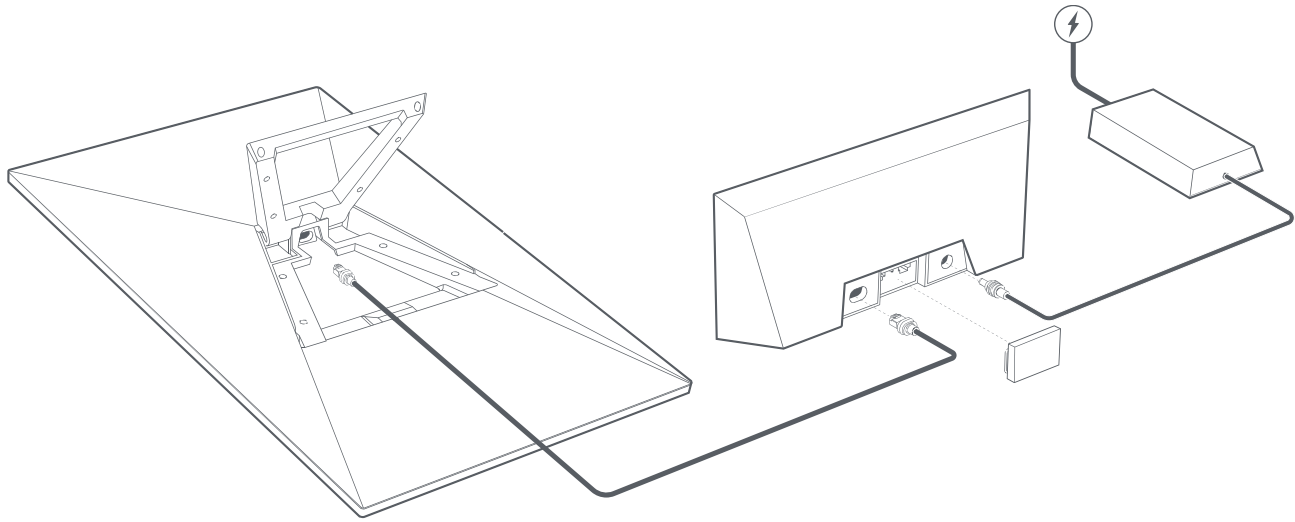

Power Supply

1.5 m  
(4.92 ft)

**Package Weight:** 6.73 kg (14.83 lbs)

**Package Dimensions:** 652.4 x 451.7 x 97.9 mm (25.69 x 17.78 x 3.84 in)

<b>Antenna</b>	Electronic Phased Array
<b>Field of View</b>	110°
<b>Orientation</b>	Software Assisted Manual Orienting
<b>Weight</b>	2.9 kg (6.4 lb) 3.2 kg (7 lb) with Kickstand 3.8 kg (8.3 lb) with Kickstand & 15 m Cable
<b>Environmental Rating</b>	IP67 Type 4
<b>Operating Temperature</b>	-30°C to 50°C (-22°F to 122°F)
<b>Wind Speed</b>	Operational: 96 kph+ (60 mph+)
<b>Snow Melt Capability</b>	Up to 40 mm / hour (1.5 in / hour)
<b>Power Consumption</b>	Average: 75 - 100 W

# KICKSTAND

142 mm  
(5.6 in)

184 mm  
(7.2 in)

27.4 mm  
(1.1 in)

<b>Product Dimensions</b>	43.4 x 298.6 x 120.4 mm (1.7 in x 11.76 in x 4.74 in)
<b>Wi-Fi Technology</b>	802.11 a/b/g/n/ac/ax
<b>Generation</b>	WiFi 6
<b>Radio</b>	Tri Band 4 x 4 MU-MIMO
<b>Ethernet Ports</b>	Two (2) Latching Ethernet LAN ports with removable cover
<b>Coverage</b>	Up to 297 m <sup>2</sup> (3,200 ft <sup>2</sup> )
<b>Operating Temperature</b>	-30°C to 50°C (-22°F to 122°F)
<b>Weight</b>	0.57 kg (1.25 lbs)
<b>Security</b>	WPA2
<b>Environmental Rating</b>	IP56 Rated (Water Resistant), configured for indoor use
<b>Power Indicator</b>	LED   face plate, lower left corner of router
<b>Mesh Compatibility</b>	Compatible with Starlink Gen 2 and Gen 3 Mesh Nodes, up to 3 Starlink Mesh Nodes  *Not compatible with 3rd party mesh systems
<b>Devices</b>	Connect up to 235 devices

# POWER SUPPLY

173 mm  
(6.8 in)

35.75 mm  
(1.4 in)

93 mm  
(3.66 in)

<b>Product Dimensions</b>	173 x 93 x 35.75 mm (6.8 in x 3.66 in x 1.4 in)
<b>Weight</b>	0.65 kg (1.43 lbs)
<b>Environmental Rating</b>	IP66 Type 4
<b>Operating Temperature</b>	-30°C to 60°C (-22 to 140°F)
<b>Power Specifications</b>	100-240V ~ 2.5A 50 - 60 Hz