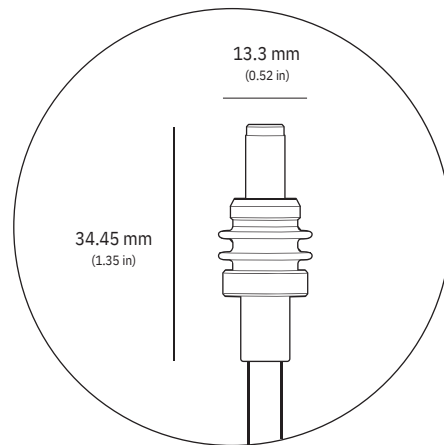

Power Supply

1.5 m  
(4.92 ft)

**Package Weight:** 6.73 kg (14.83 lbs)

**Package Dimensions:** 652.4 x 451.7 x 97.9 mm (25.69 x 17.78 x 3.84 in)

<b>Antenna</b>	Electronic Phased Array
<b>Field of View</b>	110°
<b>Orientation</b>	Software Assisted Manual Orienting
<b>Weight</b>	2.9 kg (6.4 lb) 3.2 kg (7 lb) with Kickstand 3.8 kg (8.3 lb) with Kickstand & 15 m Cable
<b>Environmental Rating</b>	IP67 Type 4
<b>Operating Temperature</b>	-30°C to 50°C (-22°F to 122°F)
<b>Wind Speed</b>	Operational: 96 kph+ (60 mph+)
<b>Snow Melt Capability</b>	Up to 40 mm / hour (1.5 in / hour)
<b>Power Consumption</b>	Average: 75 - 100 W

# KICKSTAND

142 mm  
(5.6 in)

184 mm  
(7.2 in)

27.4 mm  
(1.1 in)

<b>Product Dimensions</b>	43.4 x 298.6 x 120.4 mm (1.7 in x 11.76 in x 4.74 in)
<b>Wi-Fi Technology</b>	802.11 a/b/g/n/ac/ax
<b>Generation</b>	WiFi 6
<b>Radio</b>	Tri Band 4 x 4 MU-MIMO
<b>Ethernet Ports</b>	Two (2) Latching Ethernet LAN ports with removable cover
<b>Coverage</b>	Up to 297 m <sup>2</sup> (3,200 ft <sup>2</sup> )
<b>Operating Temperature</b>	-30°C to 50°C (-22°F to 122°F)
<b>Weight</b>	0.57 kg (1.25 lbs)
<b>Security</b>	WPA2
<b>Environmental Rating</b>	IP56 Rated (Water Resistant), configured for indoor use
<b>Power Indicator</b>	LED   face plate, lower left corner of router
<b>Mesh Compatibility</b>	Compatible with Starlink Gen 2 and Gen 3 Mesh Nodes, up to 3 Starlink Mesh Nodes  *Not compatible with 3rd party mesh systems
<b>Devices</b>	Connect up to 235 devices

# POWER SUPPLY

173 mm  
(6.8 in)

35.75 mm  
(1.4 in)

93 mm  
(3.66 in)

<b>Product Dimensions</b>	173 x 93 x 35.75 mm (6.8 in x 3.66 in x 1.4 in)
<b>Weight</b>	0.65 kg (1.43 lbs)
<b>Environmental Rating</b>	IP66 Type 4
<b>Operating Temperature</b>	-30°C to 60°C (-22 to 140°F)
<b>Power Specifications</b>	100-240V ~ 2.5A 50 - 60 Hz