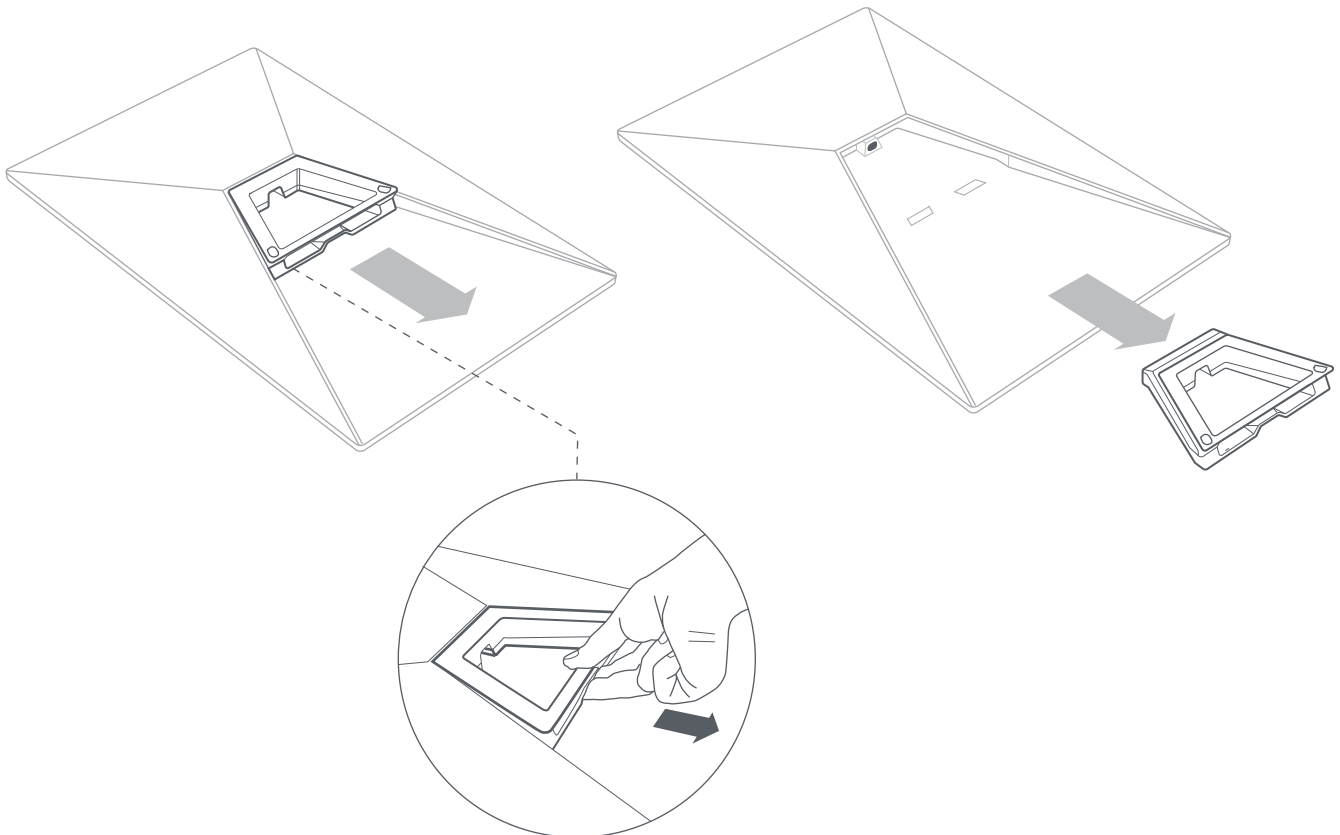

Power Supply

1.5 m  
(4.92 ft)

**Package Weight:** 6.73 kg (14.83 lbs)

**Package Dimensions:** 652.4 x 451.7 x 97.9 mm (25.69 x 17.78 x 3.84 in)

<b>Antenna</b>	Electronic Phased Array
<b>Field of View</b>	110°
<b>Orientation</b>	Software Assisted Manual Orienting
<b>Weight</b>	2.9 kg (6.4 lb) 3.2 kg (7 lb) with Kickstand 3.8 kg (8.3 lb) with Kickstand & 15 m Cable
<b>Environmental Rating</b>	IP67 Type 4
<b>Operating Temperature</b>	-30°C to 50°C (-22°F to 122°F)
<b>Wind Speed</b>	Operational: 96 kph+ (60 mph+)
<b>Snow Melt Capability</b>	Up to 40 mm / hour (1.5 in / hour)
<b>Power Consumption</b>	Average: 75 - 100 W

# KICKSTAND

142 mm  
(5.6 in)

184 mm  
(7.2 in)

27.4 mm  
(1.1 in)

<b>Product Dimensions</b>	43.4 x 298.6 x 120.4 mm (1.7 in x 11.76 in x 4.74 in)
<b>Wi-Fi Technology</b>	802.11 a/b/g/n/ac/ax
<b>Generation</b>	WiFi 6
<b>Radio</b>	Tri Band 4 x 4 MU-MIMO
<b>Ethernet Ports</b>	Two (2) Latching Ethernet LAN ports with removable cover
<b>Coverage</b>	Up to 297 m <sup>2</sup> (3,200 ft <sup>2</sup> )
<b>Operating Temperature</b>	-30°C to 50°C (-22°F to 122°F)
<b>Weight</b>	0.57 kg (1.25 lbs)
<b>Security</b>	WPA2
<b>Environmental Rating</b>	IP56 Rated (Water Resistant), configured for indoor use
<b>Power Indicator</b>	LED   face plate, lower left corner of router
<b>Mesh Compatibility</b>	Compatible with Starlink Gen 2 and Gen 3 Mesh Nodes, up to 3 Starlink Mesh Nodes  *Not compatible with 3rd party mesh systems
<b>Devices</b>	Connect up to 235 devices

# POWER SUPPLY

173 mm  
(6.8 in)

35.75 mm  
(1.4 in)

93 mm  
(3.66 in)

<b>Product Dimensions</b>	173 x 93 x 35.75 mm (6.8 in x 3.66 in x 1.4 in)
<b>Weight</b>	0.65 kg (1.43 lbs)
<b>Environmental Rating</b>	IP66 Type 4
<b>Operating Temperature</b>	-30°C to 60°C (-22 to 140°F)
<b>Power Specifications</b>	100-240V ~ 2.5A 50 - 60 Hz