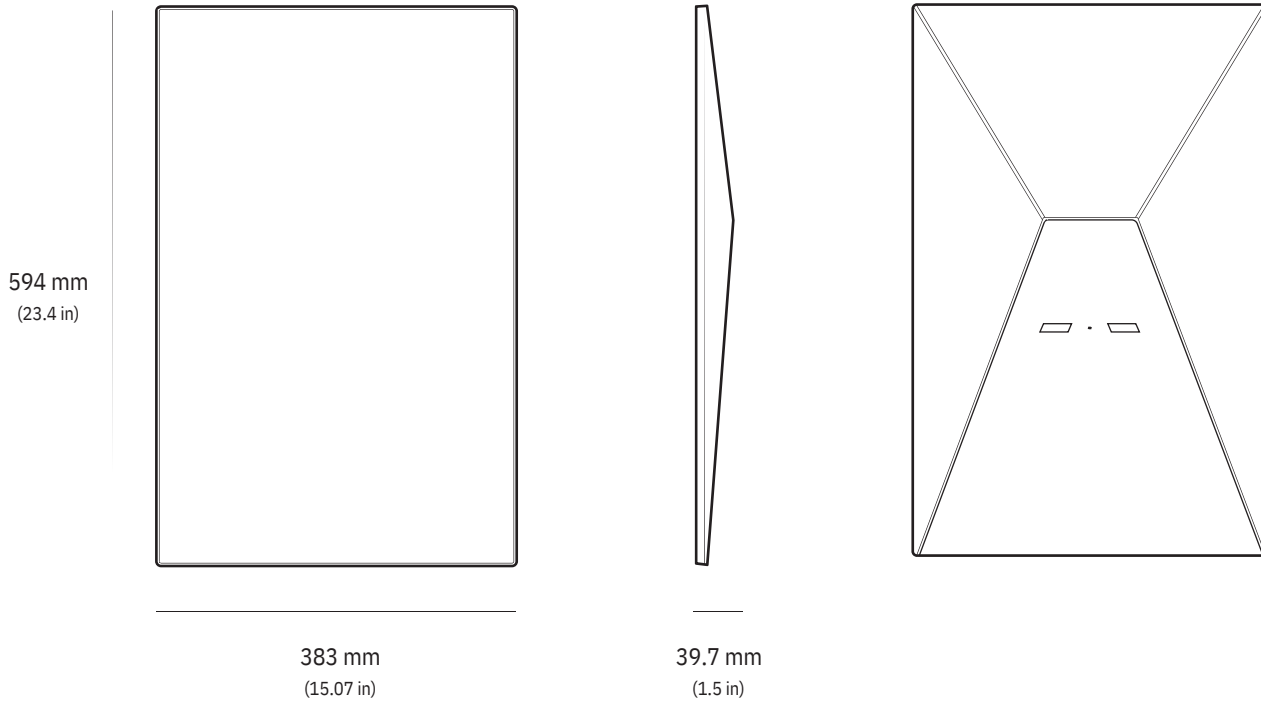

**What's In The Box**

Standard

Kickstand

Gen 3 Router

Starlink Cable

15 m  
(49.2 ft)

AC Power Cable

1.5 m  
(4.92 ft)

Power Supply

1.5 m  
(4.92 ft)

**Package Weight:** 6.73 kg (14.83 lbs)

**Package Dimensions:** 652.4 x 451.7 x 97.9 mm (25.69 x 17.78 x 3.84 in)

<b>Antenna</b>	Electronic Phased Array
<b>Field of View</b>	110°
<b>Orientation</b>	Software Assisted Manual Orienting
<b>Weight</b>	2.9 kg (6.4 lb) 3.2 kg (7 lb) with Kickstand 3.8 kg (8.3 lb) with Kickstand & 15 m Cable
<b>Environmental Rating</b>	IP67 Type 4
<b>Operating Temperature</b>	-30°C to 50°C (-22°F to 122°F)
<b>Wind Speed</b>	Operational: 96 kph+ (60 mph+)
<b>Snow Melt Capability</b>	Up to 40 mm / hour (1.5 in / hour)
<b>Power Consumption</b>	Average: 75 - 100 W

# KICKSTAND

142 mm  
(5.6 in)

184 mm  
(7.2 in)

27.4 mm  
(1.1 in)

<b>Product Dimensions</b>	43.4 x 298.6 x 120.4 mm (1.7 in x 11.76 in x 4.74 in)
<b>Wi-Fi Technology</b>	802.11 a/b/g/n/ac/ax
<b>Generation</b>	WiFi 6
<b>Radio</b>	Tri Band 4 x 4 MU-MIMO
<b>Ethernet Ports</b>	Two (2) Latching Ethernet LAN ports with removable cover
<b>Coverage</b>	Up to 297 m <sup>2</sup> (3,200 ft <sup>2</sup> )
<b>Operating Temperature</b>	-30°C to 50°C (-22°F to 122°F)
<b>Weight</b>	0.57 kg (1.25 lbs)
<b>Security</b>	WPA2
<b>Environmental Rating</b>	IP56 Rated (Water Resistant), configured for indoor use
<b>Power Indicator</b>	LED   face plate, lower left corner of router
<b>Mesh Compatibility</b>	Compatible with Starlink Gen 2 and Gen 3 Mesh Nodes, up to 3 Starlink Mesh Nodes  *Not compatible with 3rd party mesh systems
<b>Devices</b>	Connect up to 235 devices

# POWER SUPPLY

173 mm  
(6.8 in)

35.75 mm  
(1.4 in)

93 mm  
(3.66 in)

<b>Product Dimensions</b>	173 x 93 x 35.75 mm (6.8 in x 3.66 in x 1.4 in)
<b>Weight</b>	0.65 kg (1.43 lbs)
<b>Environmental Rating</b>	IP66 Type 4
<b>Operating Temperature</b>	-30°C to 60°C (-22 to 140°F)
<b>Power Specifications</b>	100-240V ~ 2.5A 50 - 60 Hz