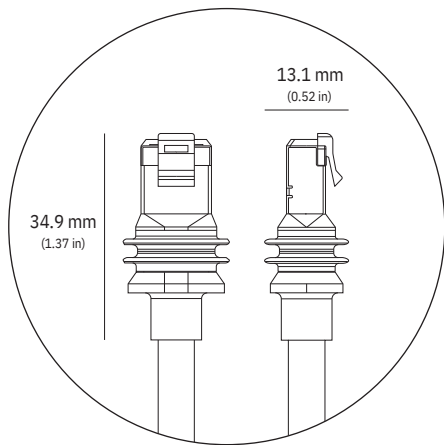

Power Supply

1.5 m  
(4.92 ft)

**Package Weight:** 6.73 kg (14.83 lbs)

**Package Dimensions:** 652.4 x 451.7 x 97.9 mm (25.69 x 17.78 x 3.84 in)

<b>Antenna</b>	Electronic Phased Array
<b>Field of View</b>	110°
<b>Orientation</b>	Software Assisted Manual Orienting
<b>Weight</b>	2.9 kg (6.4 lb) 3.2 kg (7 lb) with Kickstand 3.8 kg (8.3 lb) with Kickstand & 15 m Cable
<b>Environmental Rating</b>	IP67 Type 4
<b>Operating Temperature</b>	-30°C to 50°C (-22°F to 122°F)
<b>Wind Speed</b>	Operational: 96 kph+ (60 mph+)
<b>Snow Melt Capability</b>	Up to 40 mm / hour (1.5 in / hour)
<b>Power Consumption</b>	Average: 75 - 100 W

# KICKSTAND

142 mm  
(5.6 in)

184 mm  
(7.2 in)

27.4 mm  
(1.1 in)

<b>Product Dimensions</b>	43.4 x 298.6 x 120.4 mm (1.7 in x 11.76 in x 4.74 in)
<b>Wi-Fi Technology</b>	802.11 a/b/g/n/ac/ax
<b>Generation</b>	WiFi 6
<b>Radio</b>	Tri Band 4 x 4 MU-MIMO
<b>Ethernet Ports</b>	Two (2) Latching Ethernet LAN ports with removable cover
<b>Coverage</b>	Up to 297 m <sup>2</sup> (3,200 ft <sup>2</sup> )
<b>Operating Temperature</b>	-30°C to 50°C (-22°F to 122°F)
<b>Weight</b>	0.57 kg (1.25 lbs)
<b>Security</b>	WPA2
<b>Environmental Rating</b>	IP56 Rated (Water Resistant), configured for indoor use
<b>Power Indicator</b>	LED   face plate, lower left corner of router
<b>Mesh Compatibility</b>	Compatible with Starlink Gen 2 and Gen 3 Mesh Nodes, up to 3 Starlink Mesh Nodes  *Not compatible with 3rd party mesh systems
<b>Devices</b>	Connect up to 235 devices

# POWER SUPPLY

173 mm  
(6.8 in)

35.75 mm  
(1.4 in)

93 mm  
(3.66 in)

<b>Product Dimensions</b>	173 x 93 x 35.75 mm (6.8 in x 3.66 in x 1.4 in)
<b>Weight</b>	0.65 kg (1.43 lbs)
<b>Environmental Rating</b>	IP66 Type 4
<b>Operating Temperature</b>	-30°C to 60°C (-22 to 140°F)
<b>Power Specifications</b>	100-240V ~ 2.5A 50 - 60 Hz