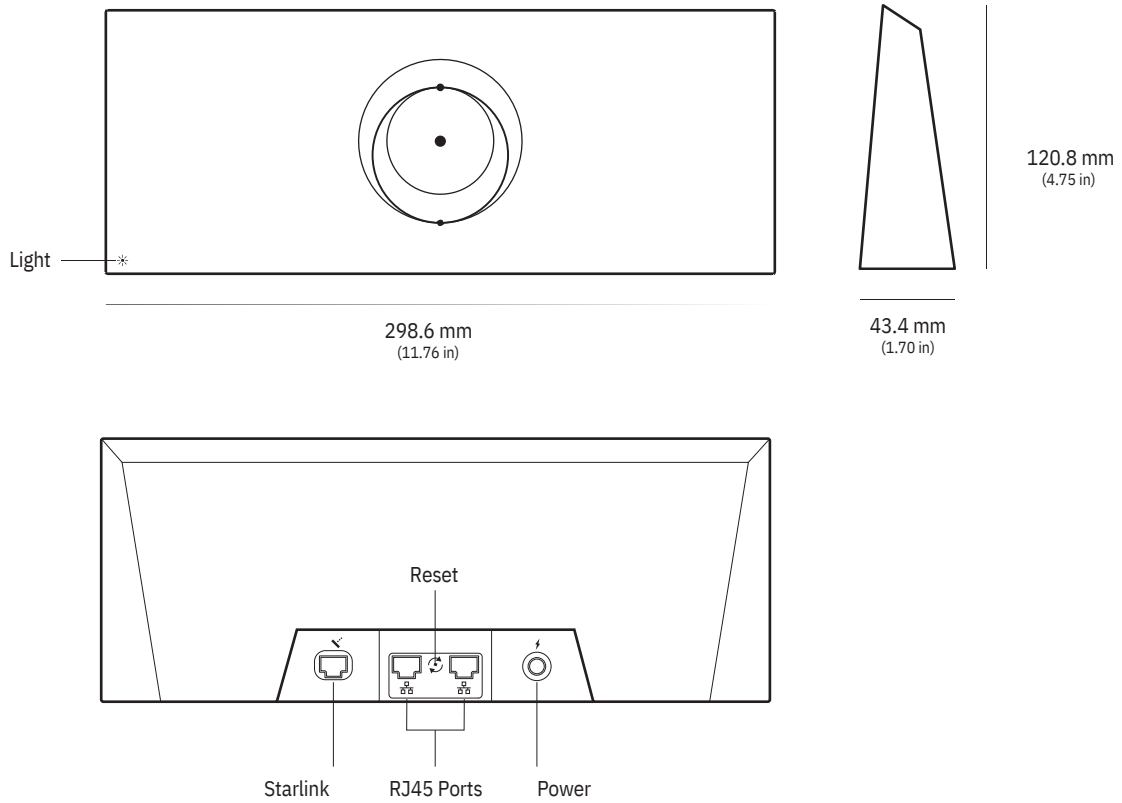

Power Supply

1.5 m  
(4.92 ft)

**Package Weight:** 6.73 kg (14.83 lbs)

**Package Dimensions:** 652.4 x 451.7 x 97.9 mm (25.69 x 17.78 x 3.84 in)

<b>Antenna</b>	Electronic Phased Array
<b>Field of View</b>	110°
<b>Orientation</b>	Software Assisted Manual Orienting
<b>Weight</b>	2.9 kg (6.4 lb) 3.2 kg (7 lb) with Kickstand 3.8 kg (8.3 lb) with Kickstand & 15 m Cable
<b>Environmental Rating</b>	IP67 Type 4
<b>Operating Temperature</b>	-30°C to 50°C (-22°F to 122°F)
<b>Wind Speed</b>	Operational: 96 kph+ (60 mph+)
<b>Snow Melt Capability</b>	Up to 40 mm / hour (1.5 in / hour)
<b>Power Consumption</b>	Average: 75 - 100 W

# KICKSTAND

142 mm  
(5.6 in)

184 mm  
(7.2 in)

27.4 mm  
(1.1 in)

<b>Product Dimensions</b>	43.4 x 298.6 x 120.4 mm (1.7 in x 11.76 in x 4.74 in)
<b>Wi-Fi Technology</b>	802.11 a/b/g/n/ac/ax
<b>Generation</b>	WiFi 6
<b>Radio</b>	Tri Band 4 x 4 MU-MIMO
<b>Ethernet Ports</b>	Two (2) Latching Ethernet LAN ports with removable cover
<b>Coverage</b>	Up to 297 m <sup>2</sup> (3,200 ft <sup>2</sup> )
<b>Operating Temperature</b>	-30°C to 50°C (-22°F to 122°F)
<b>Weight</b>	0.57 kg (1.25 lbs)
<b>Security</b>	WPA2
<b>Environmental Rating</b>	IP56 Rated (Water Resistant), configured for indoor use
<b>Power Indicator</b>	LED   face plate, lower left corner of router
<b>Mesh Compatibility</b>	Compatible with Starlink Gen 2 and Gen 3 Mesh Nodes, up to 3 Starlink Mesh Nodes  *Not compatible with 3rd party mesh systems
<b>Devices</b>	Connect up to 235 devices

# POWER SUPPLY

173 mm  
(6.8 in)

35.75 mm  
(1.4 in)

93 mm  
(3.66 in)

<b>Product Dimensions</b>	173 x 93 x 35.75 mm (6.8 in x 3.66 in x 1.4 in)
<b>Weight</b>	0.65 kg (1.43 lbs)
<b>Environmental Rating</b>	IP66 Type 4
<b>Operating Temperature</b>	-30°C to 60°C (-22 to 140°F)
<b>Power Specifications</b>	100-240V ~ 2.5A 50 - 60 Hz