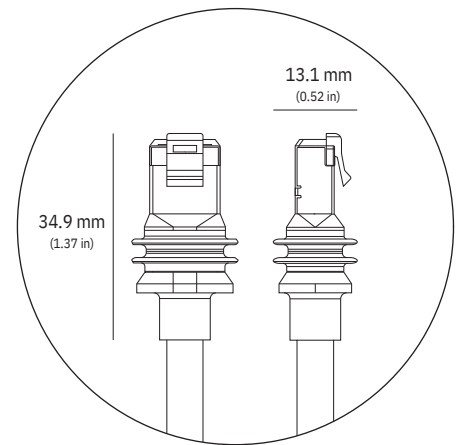

Pin 1
Shield
8
7
6
5
4
3
2
1

Wire Color
Drain - Bare Wire
Brown
White / Brown
Green
White / Blue
Blue
White / Green
Orange
White / Orange

Pin 2
Shield
8
7
6
5
4
3
2
1