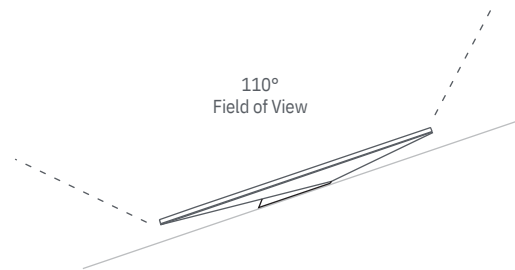

**What's In The Box**

Standard

Kickstand

Gen 3 Router

Starlink Cable

15 m  
(49.2 ft)

AC Power Cable

1.5 m  
(4.92 ft)

Power Supply

1.5 m  
(4.92 ft)

**Package Weight:** 6.73 kg (14.83 lbs)

**Package Dimensions:** 652.4 x 451.7 x 97.9 mm (25.69 x 17.78 x 3.84 in)

<b>Antenna</b>	Electronic Phased Array
<b>Field of View</b>	110°
<b>Orientation</b>	Software Assisted Manual Orienting
<b>Weight</b>	2.9 kg (6.4 lb) 3.2 kg (7 lb) with Kickstand 3.8 kg (8.3 lb) with Kickstand & 15 m Cable
<b>Environmental Rating</b>	IP67 Type 4
<b>Operating Temperature</b>	-30°C to 50°C (-22°F to 122°F)
<b>Wind Speed</b>	Operational: 96 kph+ (60 mph+)
<b>Snow Melt Capability</b>	Up to 40 mm / hour (1.5 in / hour)
<b>Power Consumption</b>	Average: 75 - 100 W

# KICKSTAND

142 mm  
(5.6 in)

184 mm  
(7.2 in)

27.4 mm  
(1.1 in)

<b>Product Dimensions</b>	43.4 x 298.6 x 120.4 mm (1.7 in x 11.76 in x 4.74 in)
<b>Wi-Fi Technology</b>	802.11 a/b/g/n/ac/ax
<b>Generation</b>	WiFi 6
<b>Radio</b>	Tri Band 4 x 4 MU-MIMO
<b>Ethernet Ports</b>	Two (2) Latching Ethernet LAN ports with removable cover
<b>Coverage</b>	Up to 297 m <sup>2</sup> (3,200 ft <sup>2</sup> )
<b>Operating Temperature</b>	-30°C to 50°C (-22°F to 122°F)
<b>Weight</b>	0.57 kg (1.25 lbs)
<b>Security</b>	WPA2
<b>Environmental Rating</b>	IP56 Rated (Water Resistant), configured for indoor use
<b>Power Indicator</b>	LED   face plate, lower left corner of router
<b>Mesh Compatibility</b>	Compatible with Starlink Gen 2 and Gen 3 Mesh Nodes, up to 3 Starlink Mesh Nodes  *Not compatible with 3rd party mesh systems
<b>Devices</b>	Connect up to 235 devices

# POWER SUPPLY

173 mm  
(6.8 in)

35.75 mm  
(1.4 in)

93 mm  
(3.66 in)

<b>Product Dimensions</b>	173 x 93 x 35.75 mm (6.8 in x 3.66 in x 1.4 in)
<b>Weight</b>	0.65 kg (1.43 lbs)
<b>Environmental Rating</b>	IP66 Type 4
<b>Operating Temperature</b>	-30°C to 60°C (-22 to 140°F)
<b>Power Specifications</b>	100-240V ~ 2.5A 50 - 60 Hz